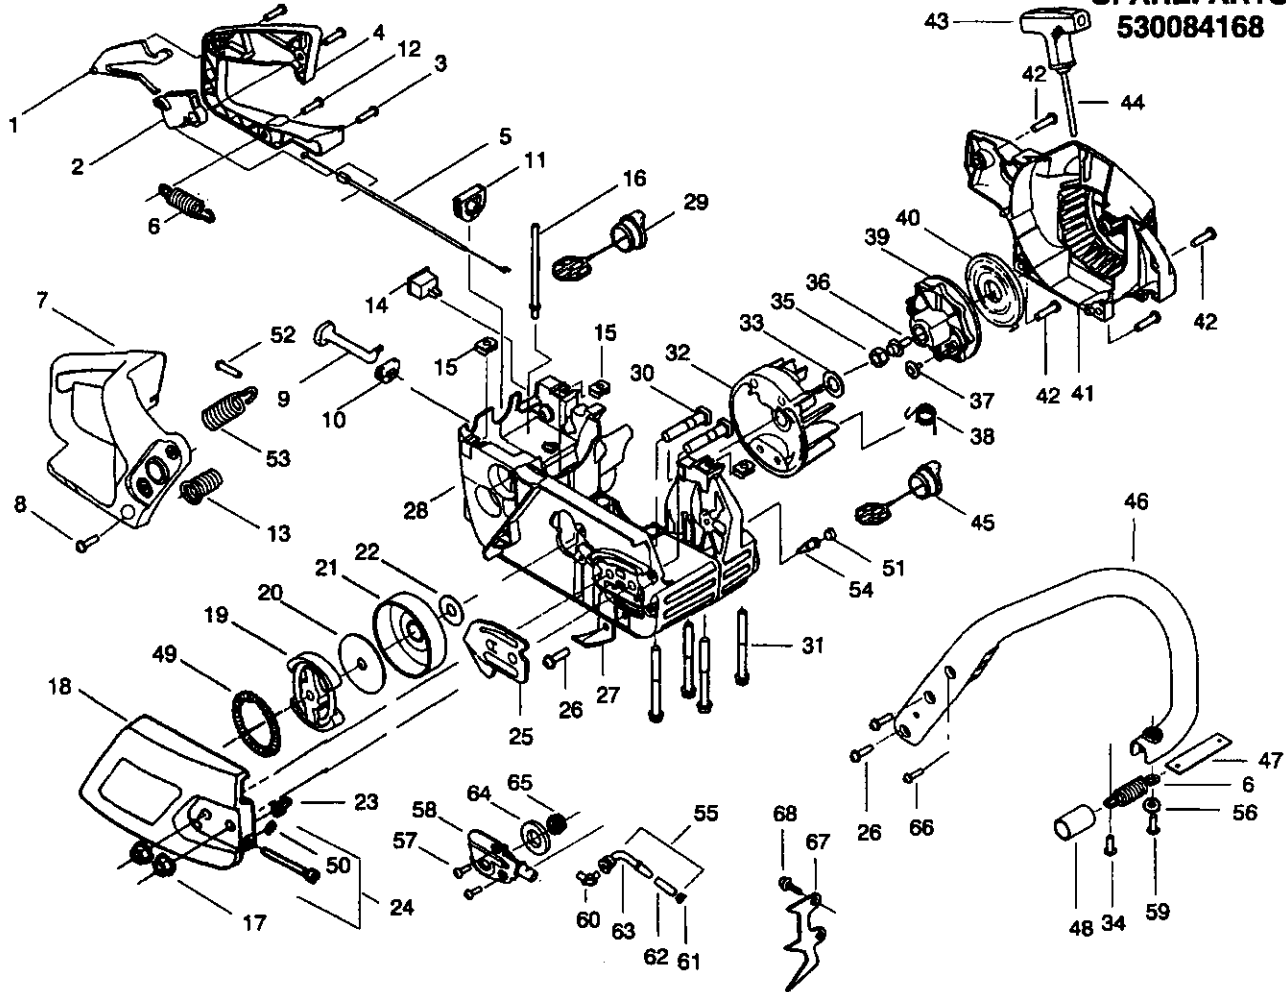

SPAREPARTS 530084168

Ref.	Part No.	Description	Ref.	Part No.	Description	Ref.	Part No.	Description
1.	530036098	Throttle Lockout	24.	530069611	Bar Adjusting Kit (Incl. 50)	47.	530047608	Limiter Strap
2.	530036097	Throttle Trigger	25.	530038238	Plate-Bar Mounting	48.	530036142	Sleeve-AV Spring
3.	530015906	Screw	26.	530015814	Screw	49.	530094188	Spring-Clutch
4.	530047581	Cover-Rear Handle	27.	530029850	Chain Catcher	50.	530038593	Retainer-Bar Adjust.
5.	530047602	Throttle Cable	28.	530047621	Chassis Ass'y. (Incl. Fuel Cap, Oil Cap, Fuel Line and Primer Line)	51.	530038264	Plug-Oil Vent
6.	530042082	Spring-Isolator	29.	530047192	Fuel Cap Ass'y.	52.	530015875	Screw
7.	530047582	Rear Handle	30.	530016133	Bolt-Bar	53.	530053275	Isolator Ass'y.
8.	530015814	Screw	31.	530016132	Screw	54.	530026119	Check Valve
9.	530047605	Choke Knob	32.	530039209	Flywheel Ass'y.	55.	530047663	Oil Pick-up Ass'y (Incl. 61-63)
10.	530049005	Grommet-Choke Knob	33.	530015127	Washer-Flywheel	56.	530015123	Washer
11.	530047631	Grommet-Throttle Cable	34.	530015843	Screw	57.	530016097	Screw
12.	530015886	Screw	35.	530016134	Nut-Flywheel	58.	530069957	Oil Pump Kit (Incl. 60, 65 & Seal)
13.	530053274	Isolator Ass'y.	36.	530015920	Screw	59.	530016018	Screw
14.	530069572	Switch Kit	37.	530016080	Screw	60.	530049477	Elbow-Oil Pickup
15.	530015922	Nut-"U" Type	38.	530023817	Spring-Starter Dog	61.	530030189	Plug-Oil Filter
16.	530069247	Fuel Line Kit (Large Dia.)	39.	530037817	Starter Pulley	62.	530037821	Oil Filter
17.	530015917	Nut-Bar Mounting	40.	530027531	Recoil Spring	63.	530038373	Pick-up Oiler
18.	530049965	Clutch Cover	41.	530047973	Fan Housing	64.	530019231	Dust Seal
19.	530014949	Clutch Ass'y. (Incl. 49)	42.	530015892	Screw	65.	530037820	Gear-Worm Spring
20.	530015611	Clutch Washer	43.	530037485	Starter Handle	66.	530016179	Screw
21.	530047061	Clutch Drum Ass'y. w/Bearing	44.	530069232	Rope Kit	67.	530014381	Spike Ass'y.
22.	530015907	Washer-Thrust	45.	530010846	Oil Cap Ass'y.	68.	530015906	Screw
23.	530015826	Pin-Bar Adjusting	46.	530047583	Front Handle