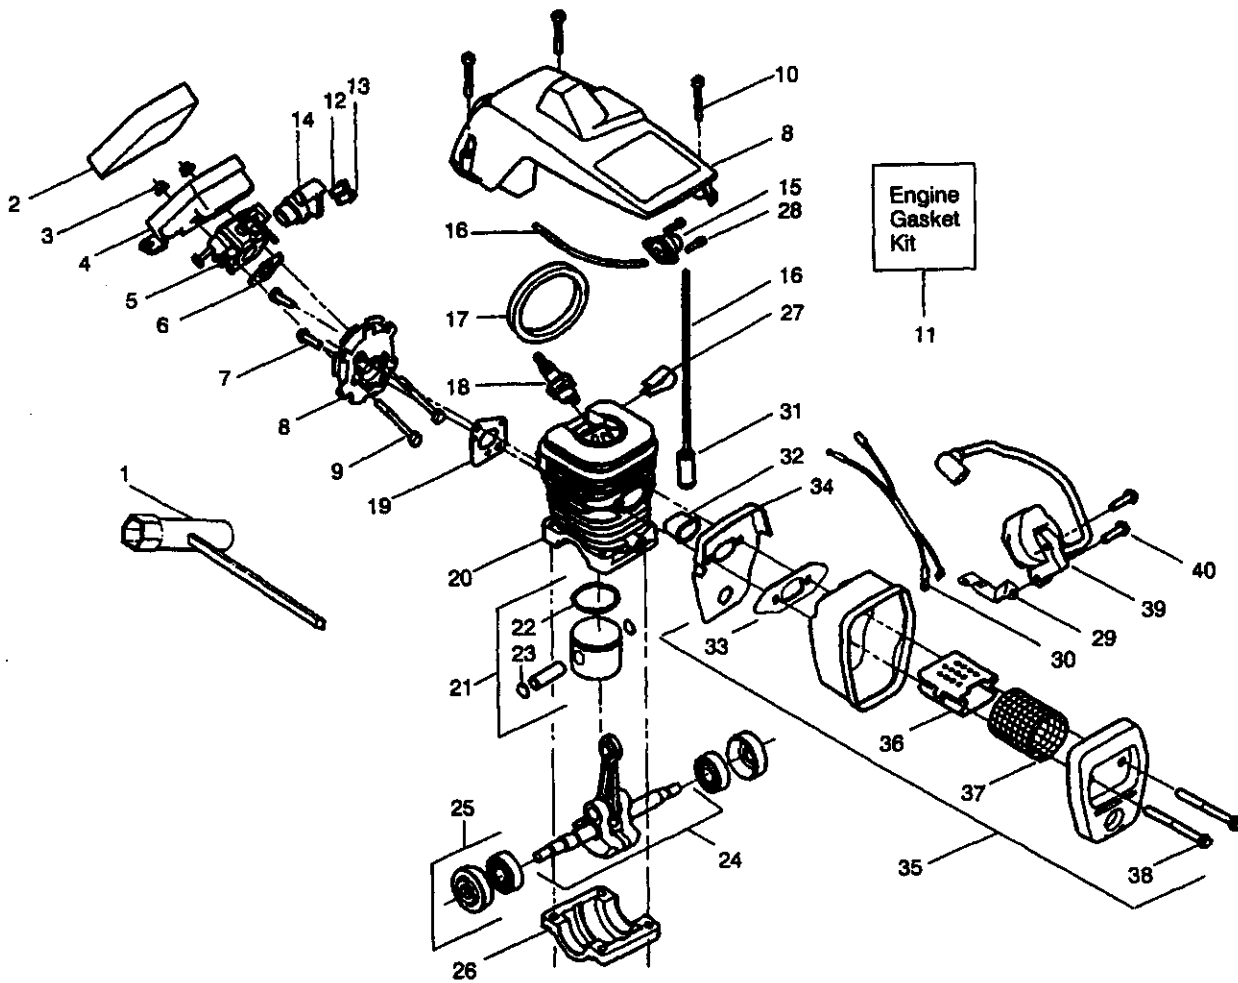

Ref.	Part No.	Description	Ref.	Part No.	Description	Ref.	Part No.	Description
1.	530031135	Bar Wrench	20.	-	Cylinder Kit	36.	530037813	Muffler Diffuser
2.	530037793	Foam-Air Filter	21.	530071252	351/370	37.	530036103	Spark Arrestor Screen
3.	530016101	Nut	21.	530071255	390/420	38.	530016132	Screw
4.	530047604	Air Filter Housing	21.	-	Piston Kit	39.	530052277	Ignition Module
5.	530069722	Carburetor Kit		530069604	(Incl. 22 & 23)	40.	530015814	Screw
6.	530019239	Carb. Gasket		530069719	351/370		Not Shown	
7.	530015810	Screw	22.	-	390/420			
8.	530069964	Carb. Adapter Kit	22.	530029805	Piston Ring			
		(Incl. Cylinder Shield and Seal)		530038729	351/370			
9.	530016187	Screw	23.	530015697	390/420			
10.	530016102	Screw	24.	530047082	Retainer-Piston Pin		530084924	Operator's Manual
11.	530069608	Engine Gasket Kit	25.	530047827	Crankshaft Ass'y.		530084923	370/420-Euro
12.	530038318	Limit Cap-High	26.	530047827	Seal & Bearing Ass'y.		530084113	370/420-Scan
13.	530038317	Limit Cap-Low	26.	530037935	Cap-Crankcase		530084564	351/390-Euro
14.	530038340	Grommet-Carb Adjust.	27.	530016136	Clip-High Tension Lead		530084565	351/390-Euro
15.	530047213	Air Purge Ass'y.	27.	530015780	Screw		530084563	351/390-Scan
16.	530069216	Primer Line Kit	29.	530047442	Ground Strap		530031112	Clutch Ass'y. Tool
		(Small Dia)	30.	530049117	Wire Harness Ass'y.		530031097	Air Gap Gauge
17.	530019210	Air Box Seal	31.	530014362	Fuel Filter		530031160	Insert Tool-
18.	503235108	Spark Plug	32.	530037652	Heat Insulator			Limit Cap
19.	530019249	Gasket-Carb. Adapter	33.	530019221	Muffler Gasket		530031173	Carrying Case
			34.	530038237	Muffler Back Plate			
			35.	530047207	Muffler Ass'y.			
					(Incl. 33-34 & 36-38)