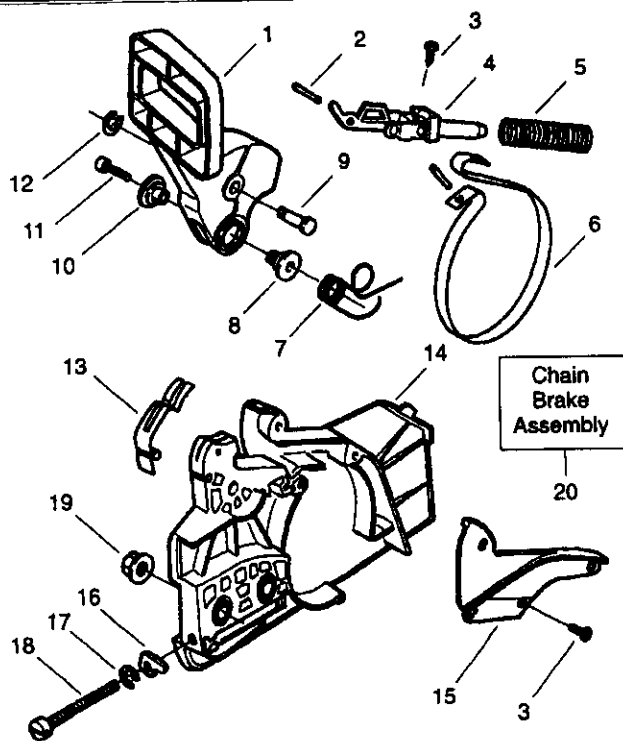

## Carburetor Assembly - WT-391 - #530069722

Ref.	Part No.	Description
1.	530038318	Limiter Cap-High
2.	530038317	Limiter Cap-Low
3.	530069826	Carburetor Repair Kit (KIT= Indicates Contents)
4.	530069844	Gasket/Diaphragm Kit (•=Indicates Contents)
5.	530035383	Low Speed Needle
6.	530035293	Needle Spring Low Speed
7.	530035384	High Speed Needle
8.	530035295	Needle Spring High Speed

Ref.	Part No.	Description
1.	530053033	Actuating Lever
2.	530015913	Spring Pin
3.	530015911	Screw
4.	530014356	Front & Rear Link Ass'y.
5.	530016237	Spring Compression
6.	530052232	Brake Band
7.	530015910	Handguard Spring
8.	530049075	Journal-Left
9.	530029879	Pivot Pin
10.	530029881	Journal-Right
11.	530015914	Screw
12.	530038593	Retainer
13.	530029878	Position Spring
14.	530049965	Clutch Cover
15.	530038679	Chain Brake Cover
16.	530015826	Bar Adjusting Pin
17.	530038593	Retainer
18.	530016110	Screw-Bar Adjusting
19.	530015917	Nut
20.	530049962	Chain Brake Assembly