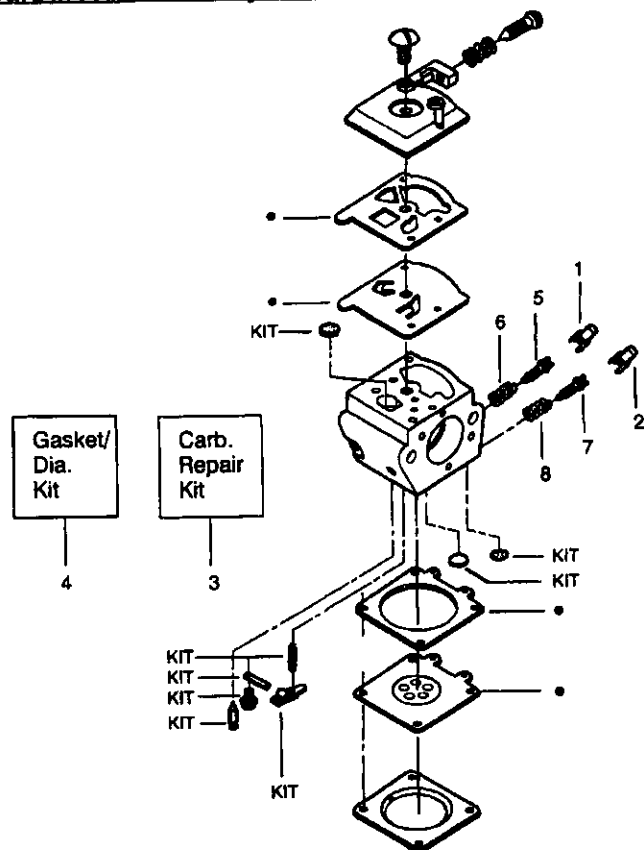

## Carburetor Assembly - WT-391 - #530069722

Ref.	Part No.	Description
1.	530038318	Limiter Cap-High
2.	530038317	Limiter Cap-Low
3.	530069826	Carburetor Repair Kit (KIT= Indicates Contents)
4.	530069844	Gasket/Diaphragm Kit (•=Indicates Contents)
5.	530035383	Low Speed Needle
6.	530035293	Needle Spring Low Speed
7.	530035384	High Speed Needle
8.	530035295	Needle Spring High Speed

Ref.	Part No.	Description
1.	530053033	Actuating Lever
2.	530015913	Spring Pin
3.	530015911	Screw
4.	530014356	Front & Rear Link Ass'y.
5.	530016237	Spring Compression
6.	530052232	Brake Band
7.	530015910	Handguard Spring
8.	530049075	Journal-Left
9.	530029879	Pivot Pin
10.	530029881	Journal-Right
11.	530015914	Screw
12.	530038593	Retainer
13.	530029878	Position Spring
14.	530049965	Clutch Cover
15.	530038679	Chain Brake Cover
16.	530015826	Bar Adjusting Pin
17.	530038593	Retainer
18.	530016110	Screw-Bar Adjusting
19.	530015917	Nut
20.	530049962	Chain Brake Assembly